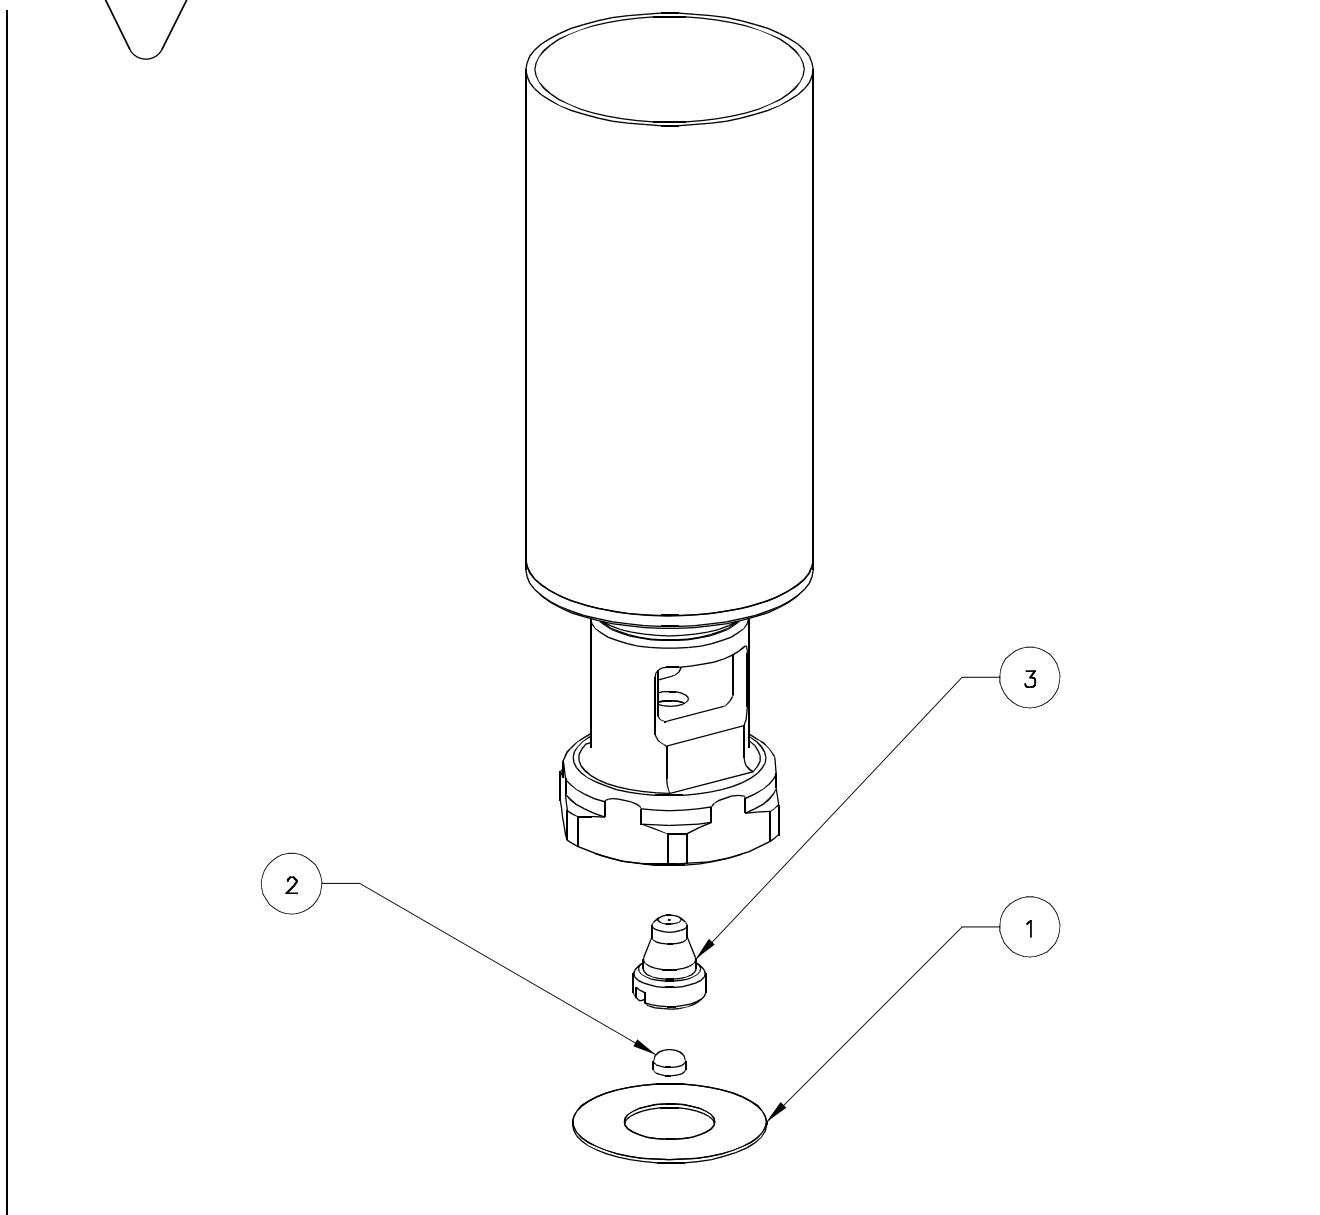

Standard Burner (No. 1210,1220,1230,1240,1250,1260 & 1270)

Item	Part No.	Description
1	SP 1210 AK	Sealing Washer
2	SP 1210 F	Filter Gauze
3	SP 6 B	Jet (1210 Burner)
	SP 16 B	Jet (1220 Burner)
	SP 30 B	Jet (1230 Burner)
	SP 55 B	Jet (1240 Burner)
	SP 90 B	Jet (1250 Burner)
	SP 150 B	Jet (1260 Burner)
	SP 250 B	Jet (1270 Burner)

Item	Part No.	Description